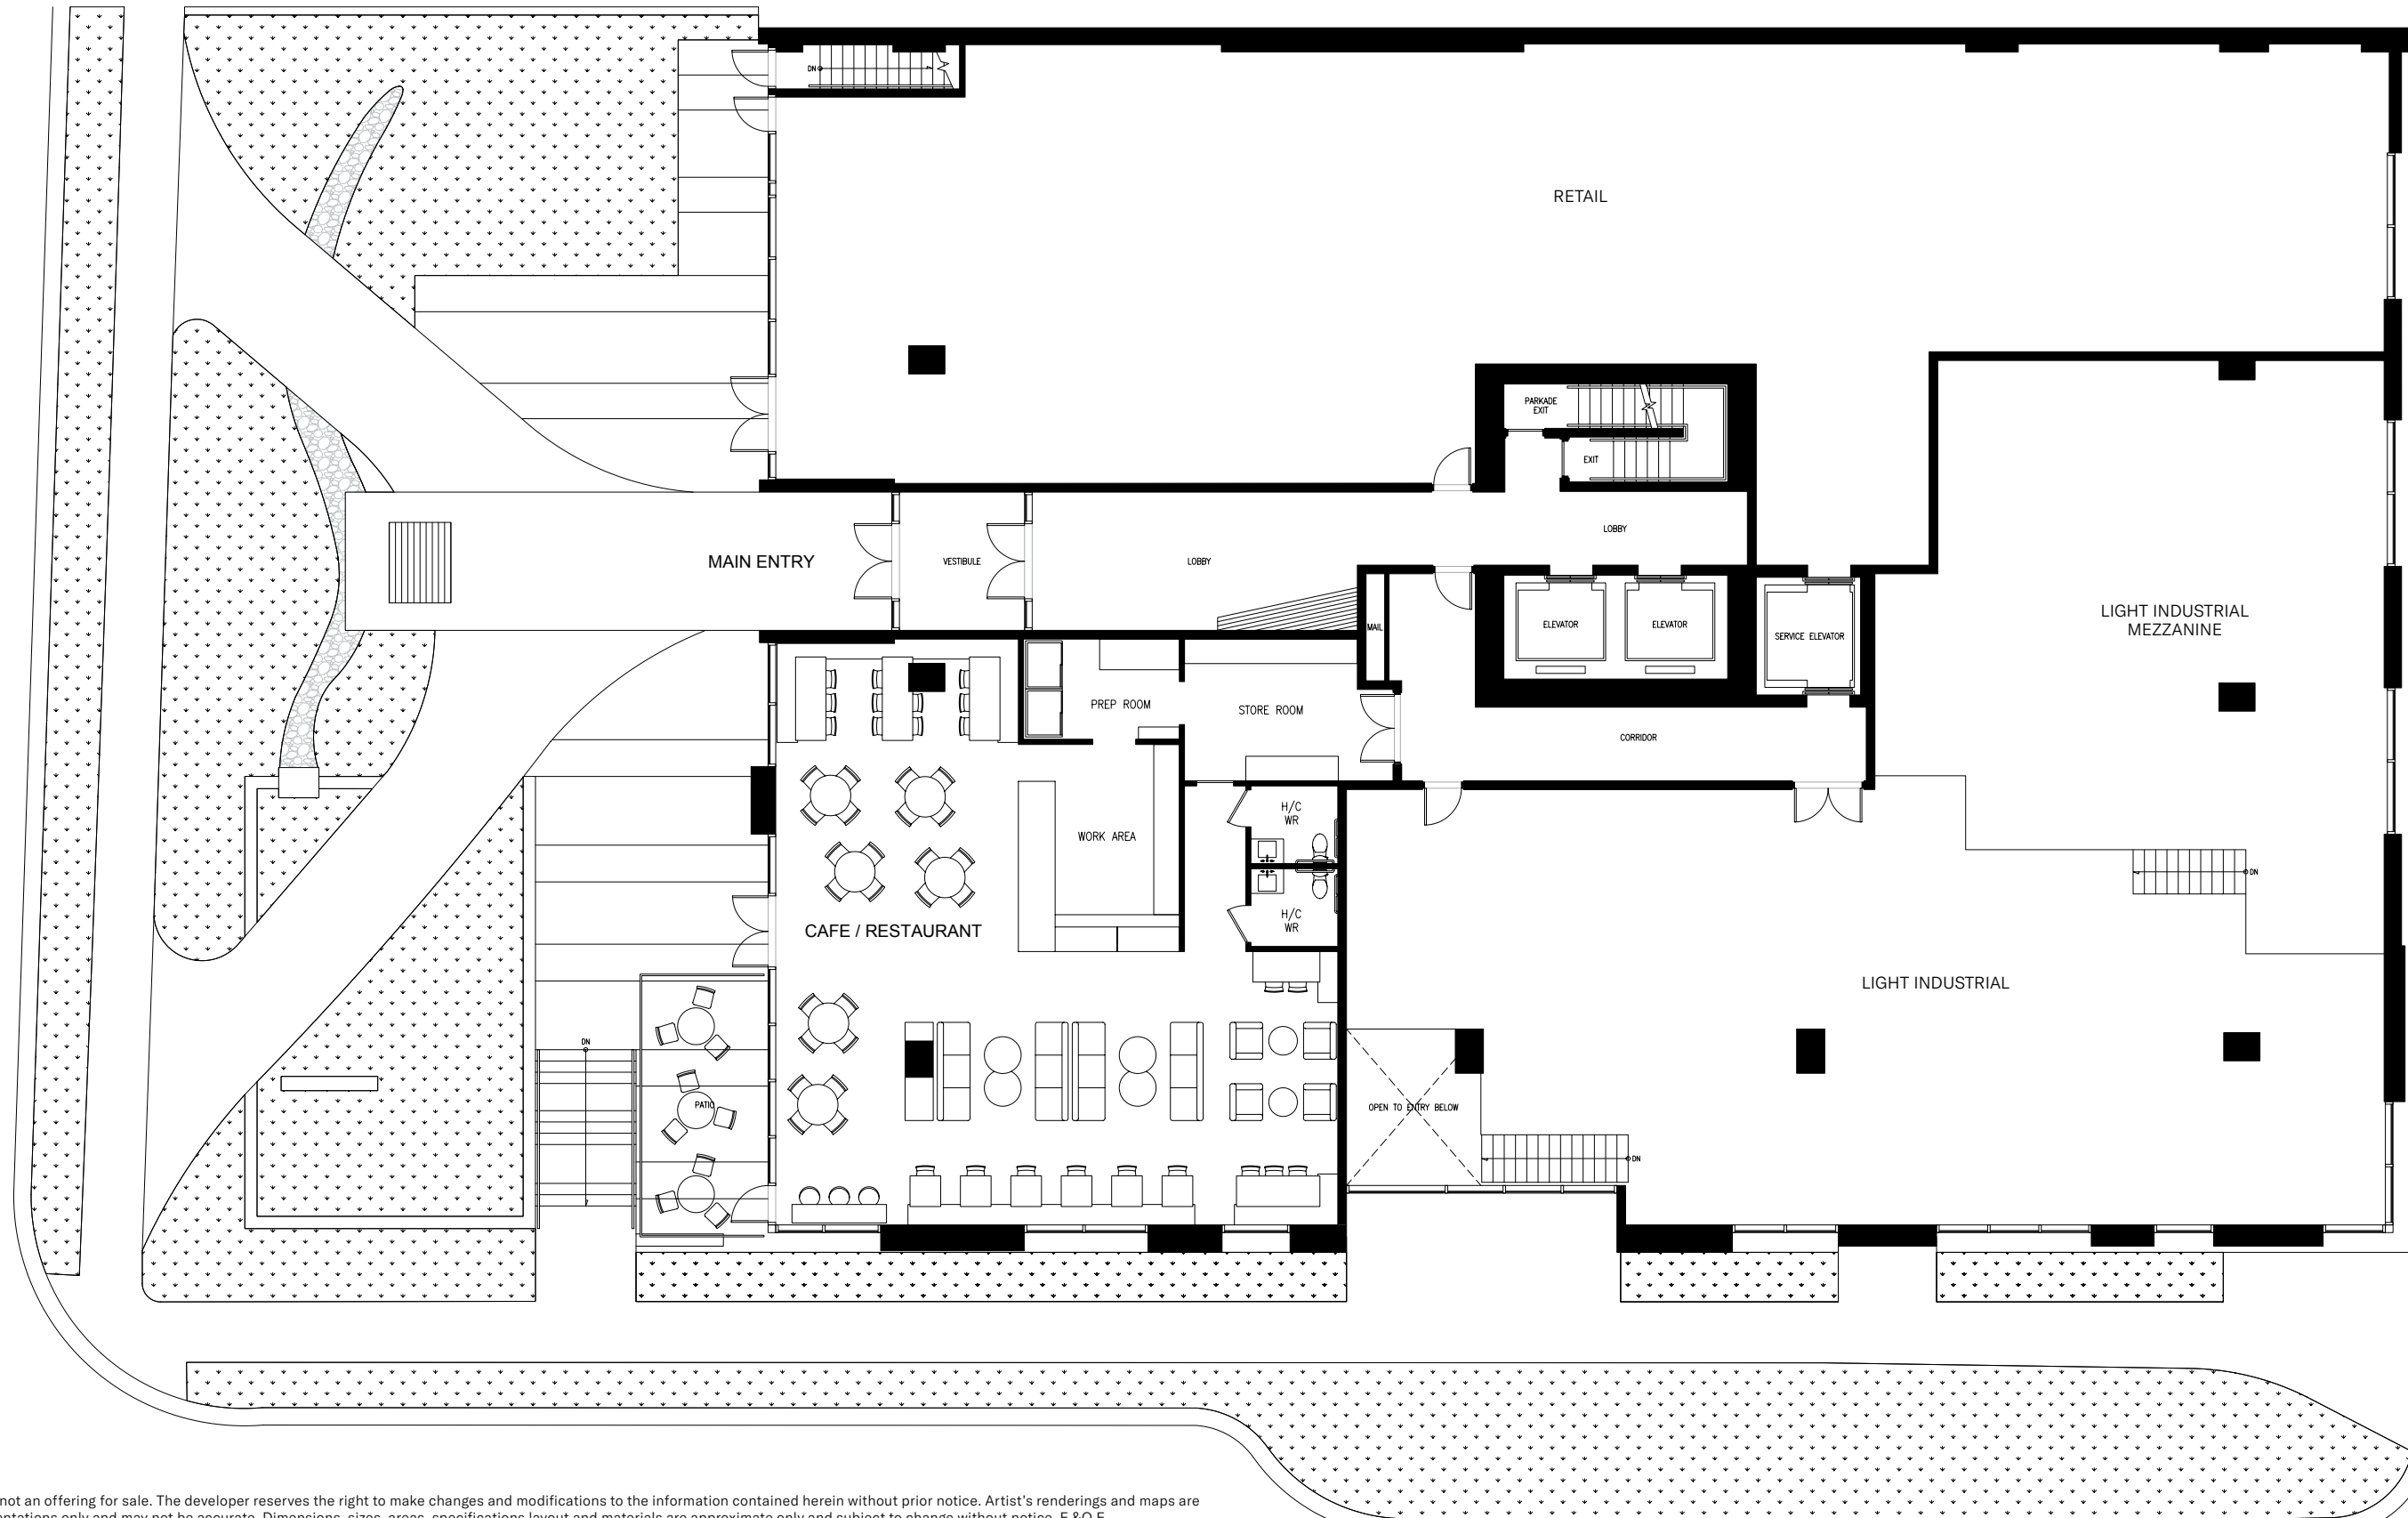

Restaurant

Ground Floor / 2,321 sf

Test Fit

This is not an offering for sale. The developer reserves the right to make changes and modifications to the information contained herein without prior notice. Artist's renderings and maps are representations only and may not be accurate. Dimensions, sizes, areas, specifications layout and materials are approximate only and subject to change without notice. E.&O.E.

Media Production Level 2 / 5,668 sf

Studio Level 2 / 1,295 sf

Test Fit

Professional Office

Level 4 / 1,288 sf

Test Fit

Medical Office

Level 4 / 5,833 sf

Test Fit

Professional Office

Level 6 / 12,628 sf

Test Fit