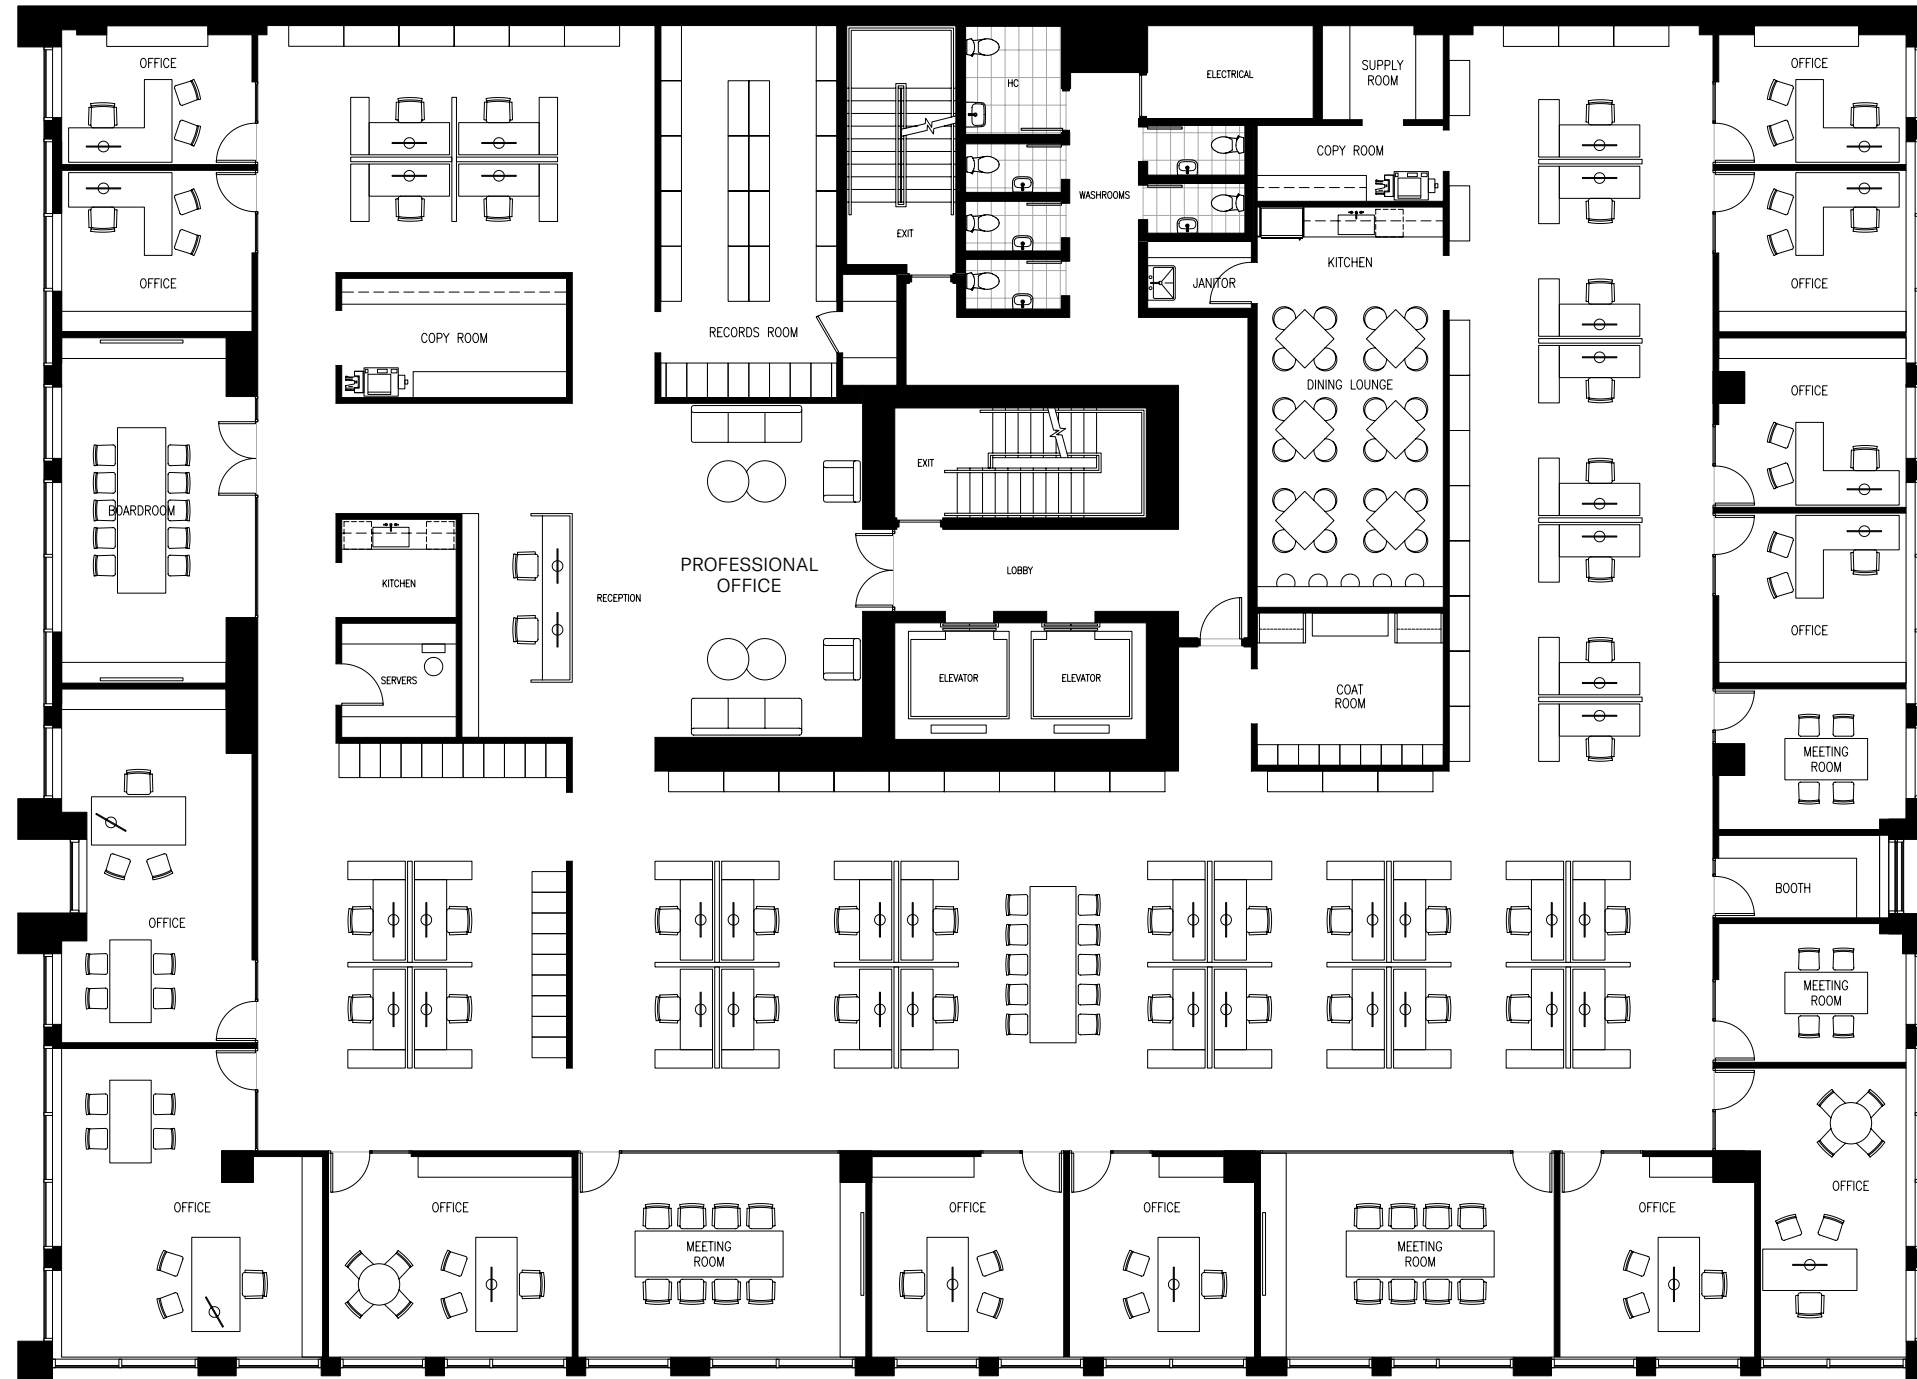

Restaurant

Ground Floor / 2,321 sf

Test Fit

This is not an offering for sale. The developer reserves the right to make changes and modifications to the information contained herein without prior notice. Artist's renderings and maps are representations only and may not be accurate. Dimensions, sizes, areas, specifications layout and materials are approximate only and subject to change without notice. E.&O.E.

Media Production Level 2 / 5,668 sf

Studio Level 2 / 1,295 sf

Test Fit

Professional Office

Level 4 / 1,288 sf

Test Fit

Medical Office

Level 4 / 5,833 sf

Test Fit

Professional Office

Level 6 / 12,628 sf

Test Fit