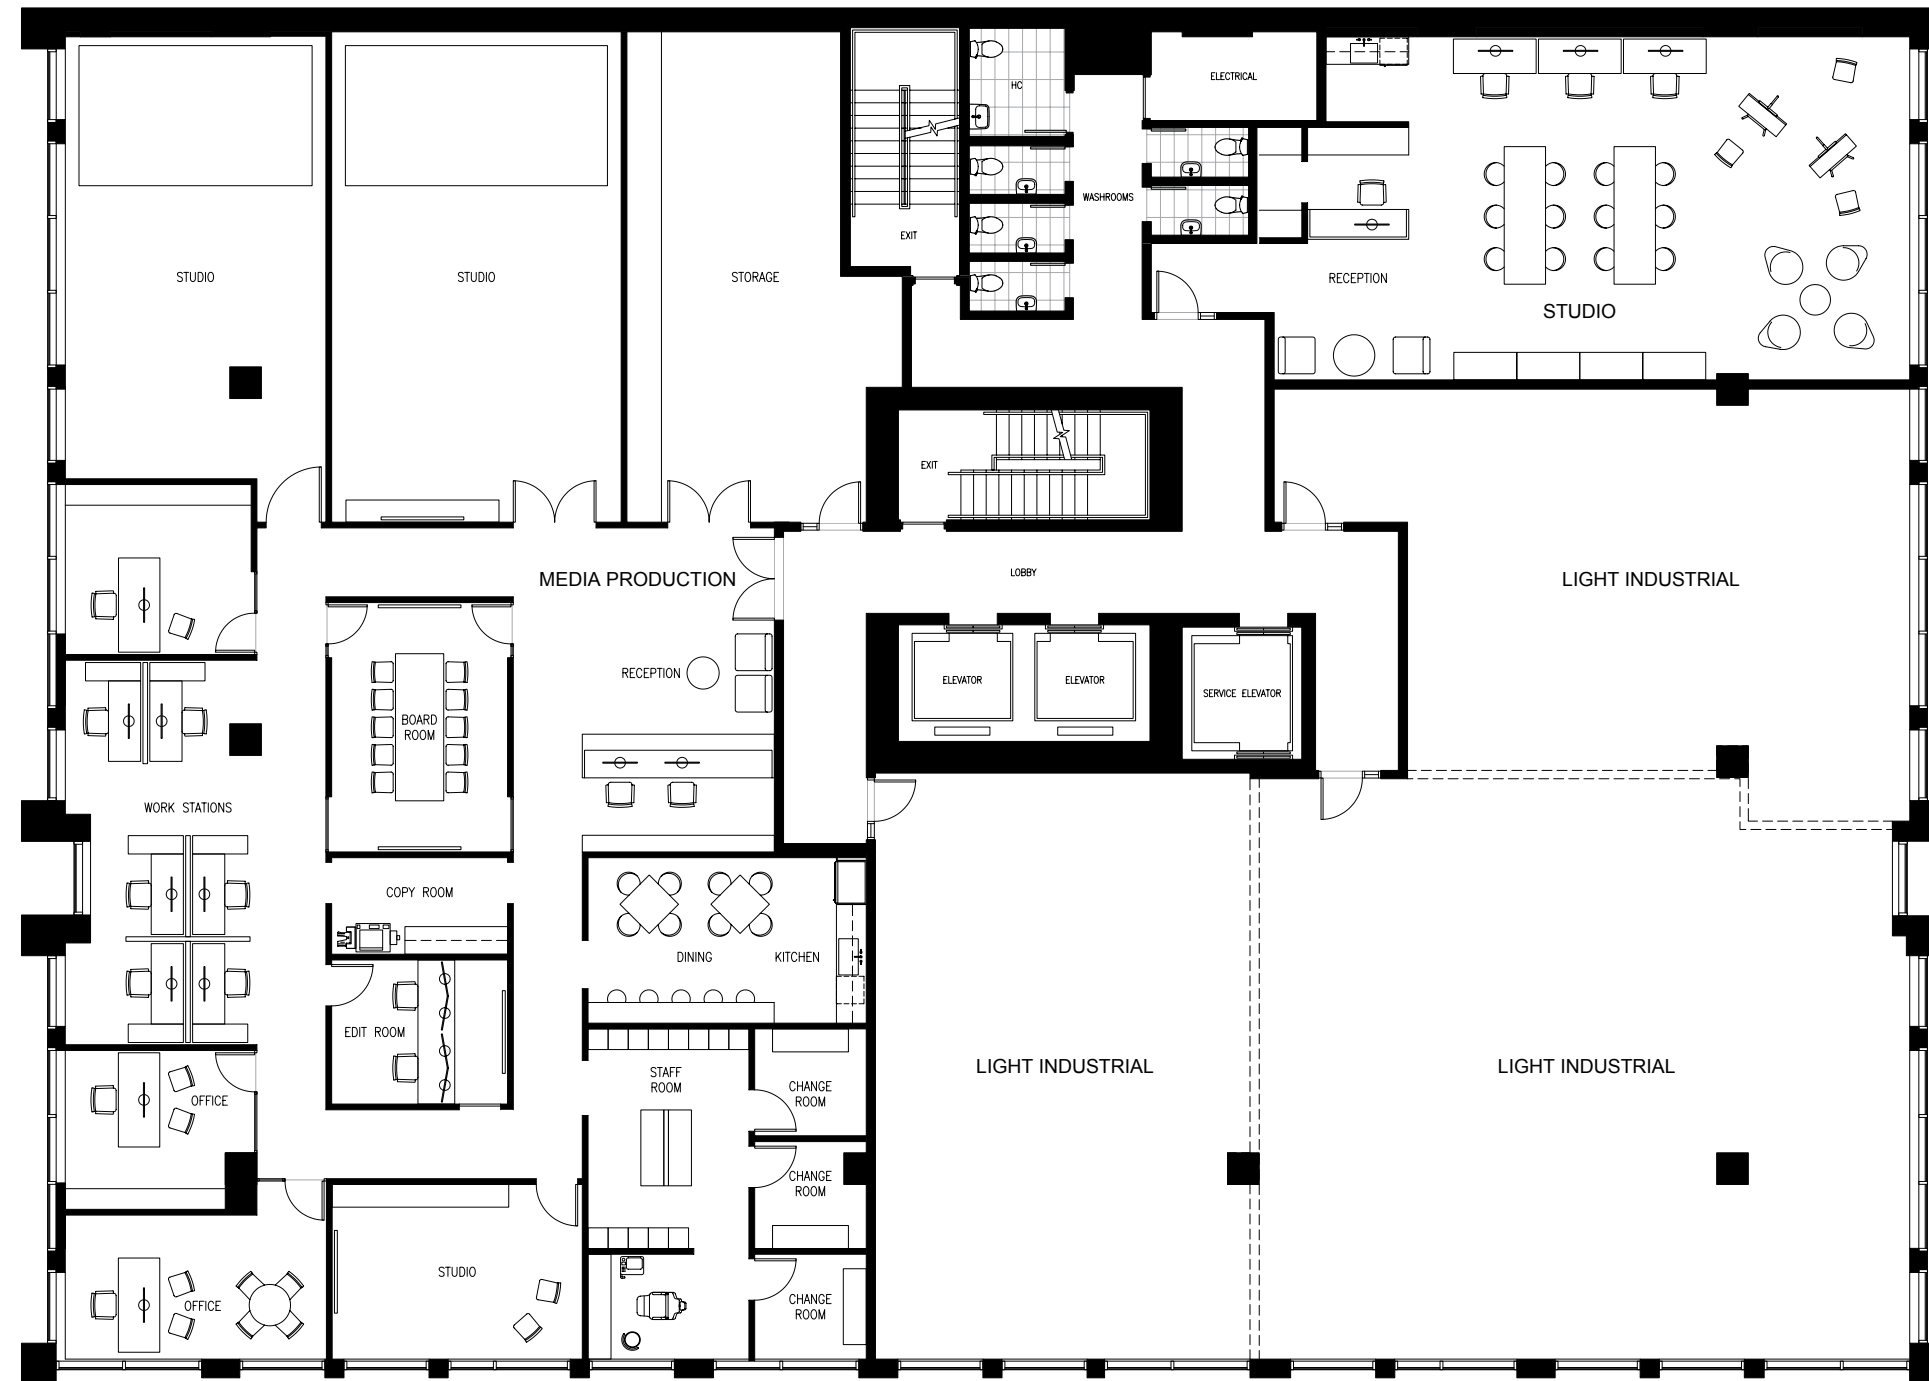

Restaurant

Ground Floor / 2,321 sf

Test Fit

This is not an offering for sale. The developer reserves the right to make changes and modifications to the information contained herein without prior notice. Artist's renderings and maps are representations only and may not be accurate. Dimensions, sizes, areas, specifications layout and materials are approximate only and subject to change without notice. E.&O.E.

Media Production Level 2 / 5,668 sf

Studio Level 2 / 1,295 sf

Test Fit

Professional Office

Level 4 / 1,288 sf

Test Fit

Medical Office

Level 4 / 5,833 sf

Test Fit

Professional Office

Level 6 / 12,628 sf

Test Fit