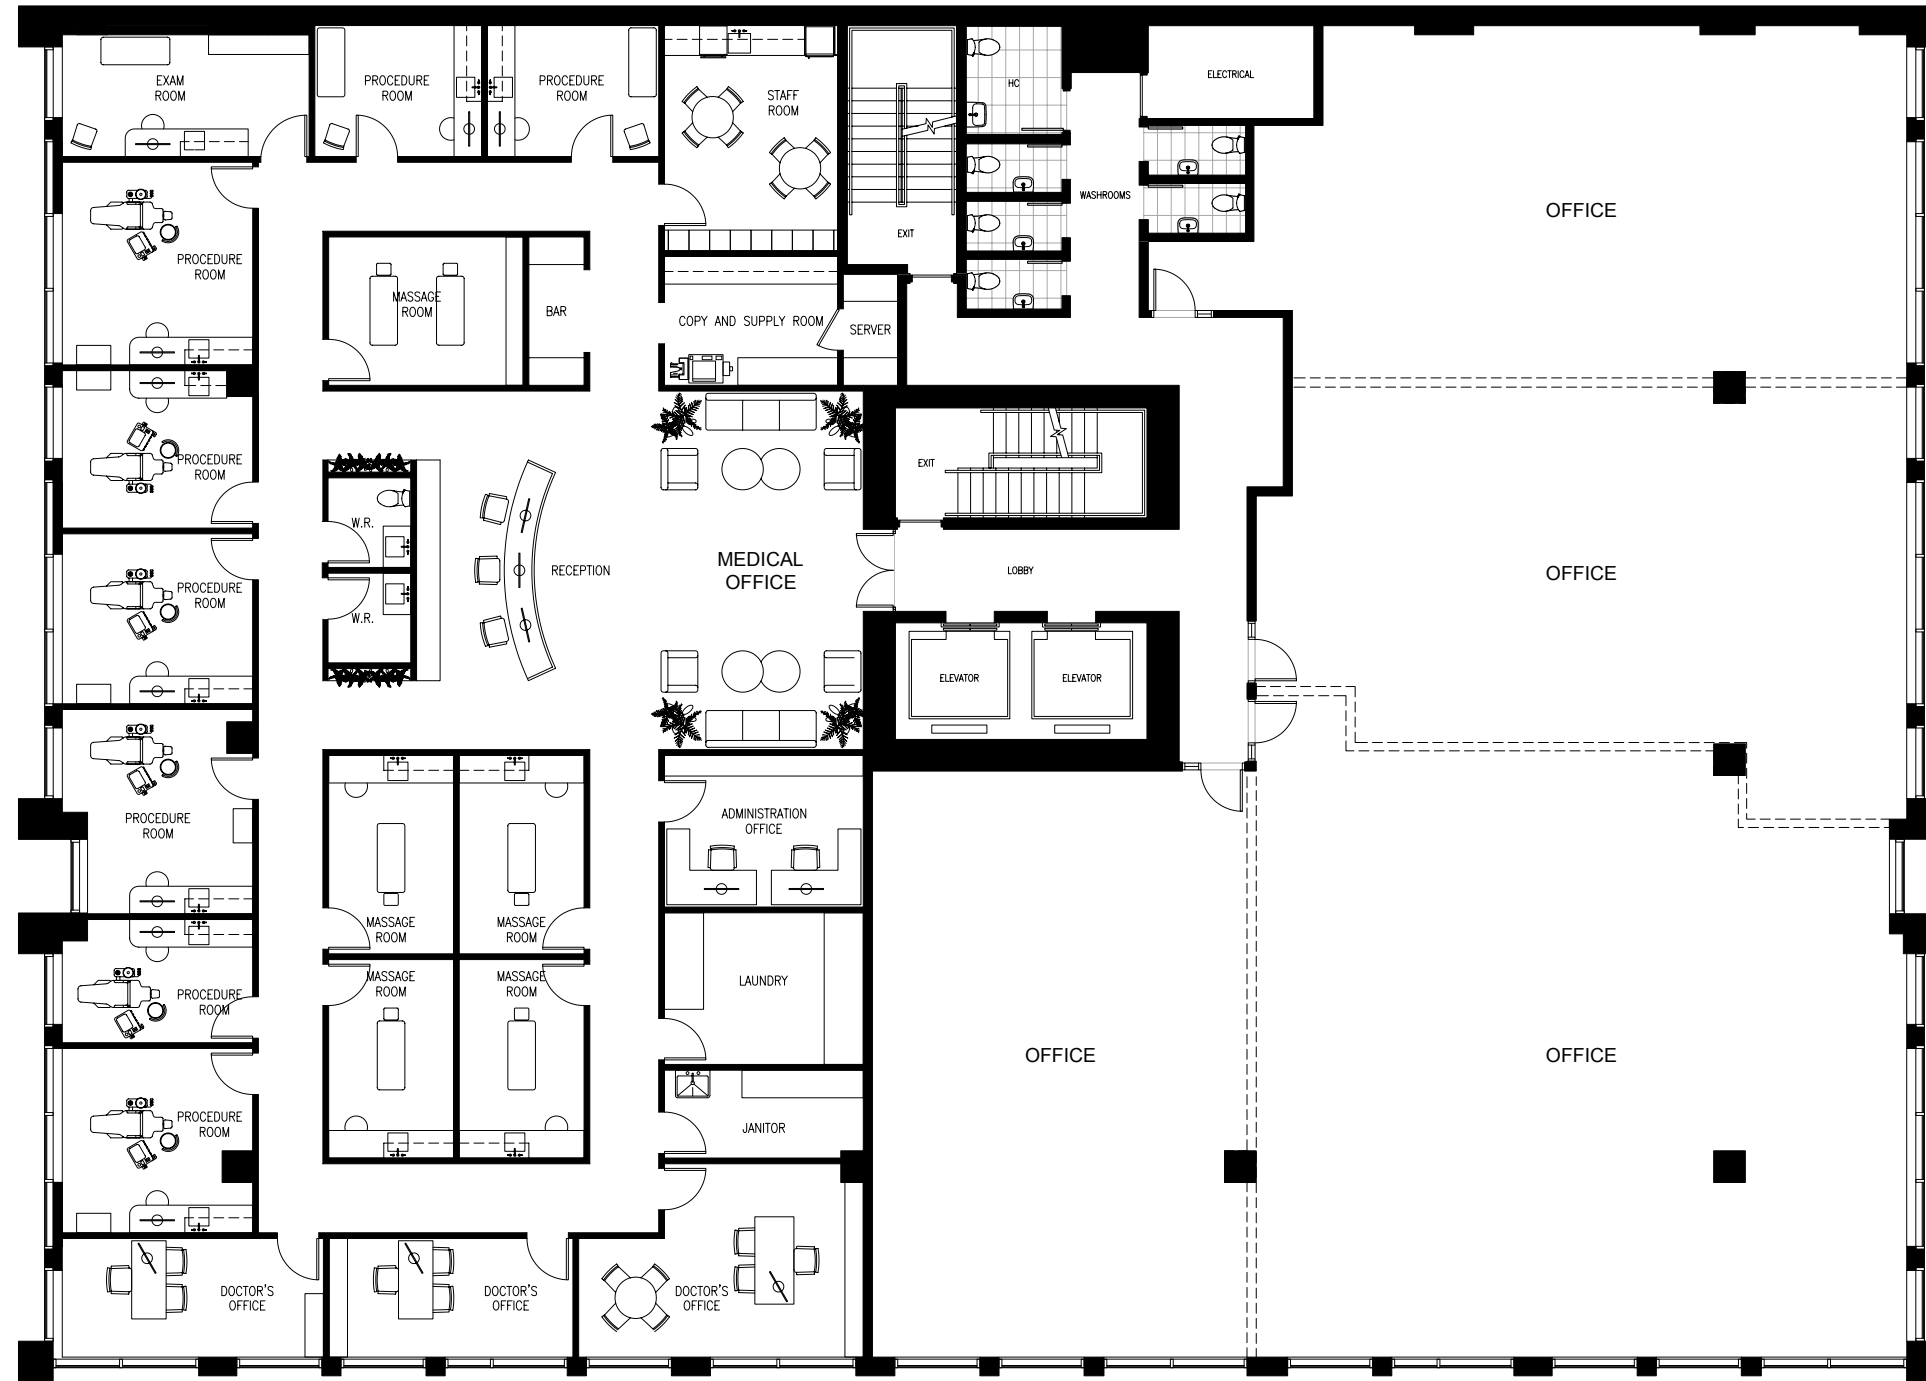

Restaurant

Ground Floor / 2,321 sf

Test Fit

This is not an offering for sale. The developer reserves the right to make changes and modifications to the information contained herein without prior notice. Artist's renderings and maps are representations only and may not be accurate. Dimensions, sizes, areas, specifications layout and materials are approximate only and subject to change without notice. E.&O.E.

Media Production Level 2 / 5,668 sf

Studio Level 2 / 1,295 sf

Test Fit

Professional Office

Level 4 / 1,288 sf

Test Fit

Medical Office

Level 4 / 5,833 sf

Test Fit

Professional Office

Level 6 / 12,628 sf

Test Fit