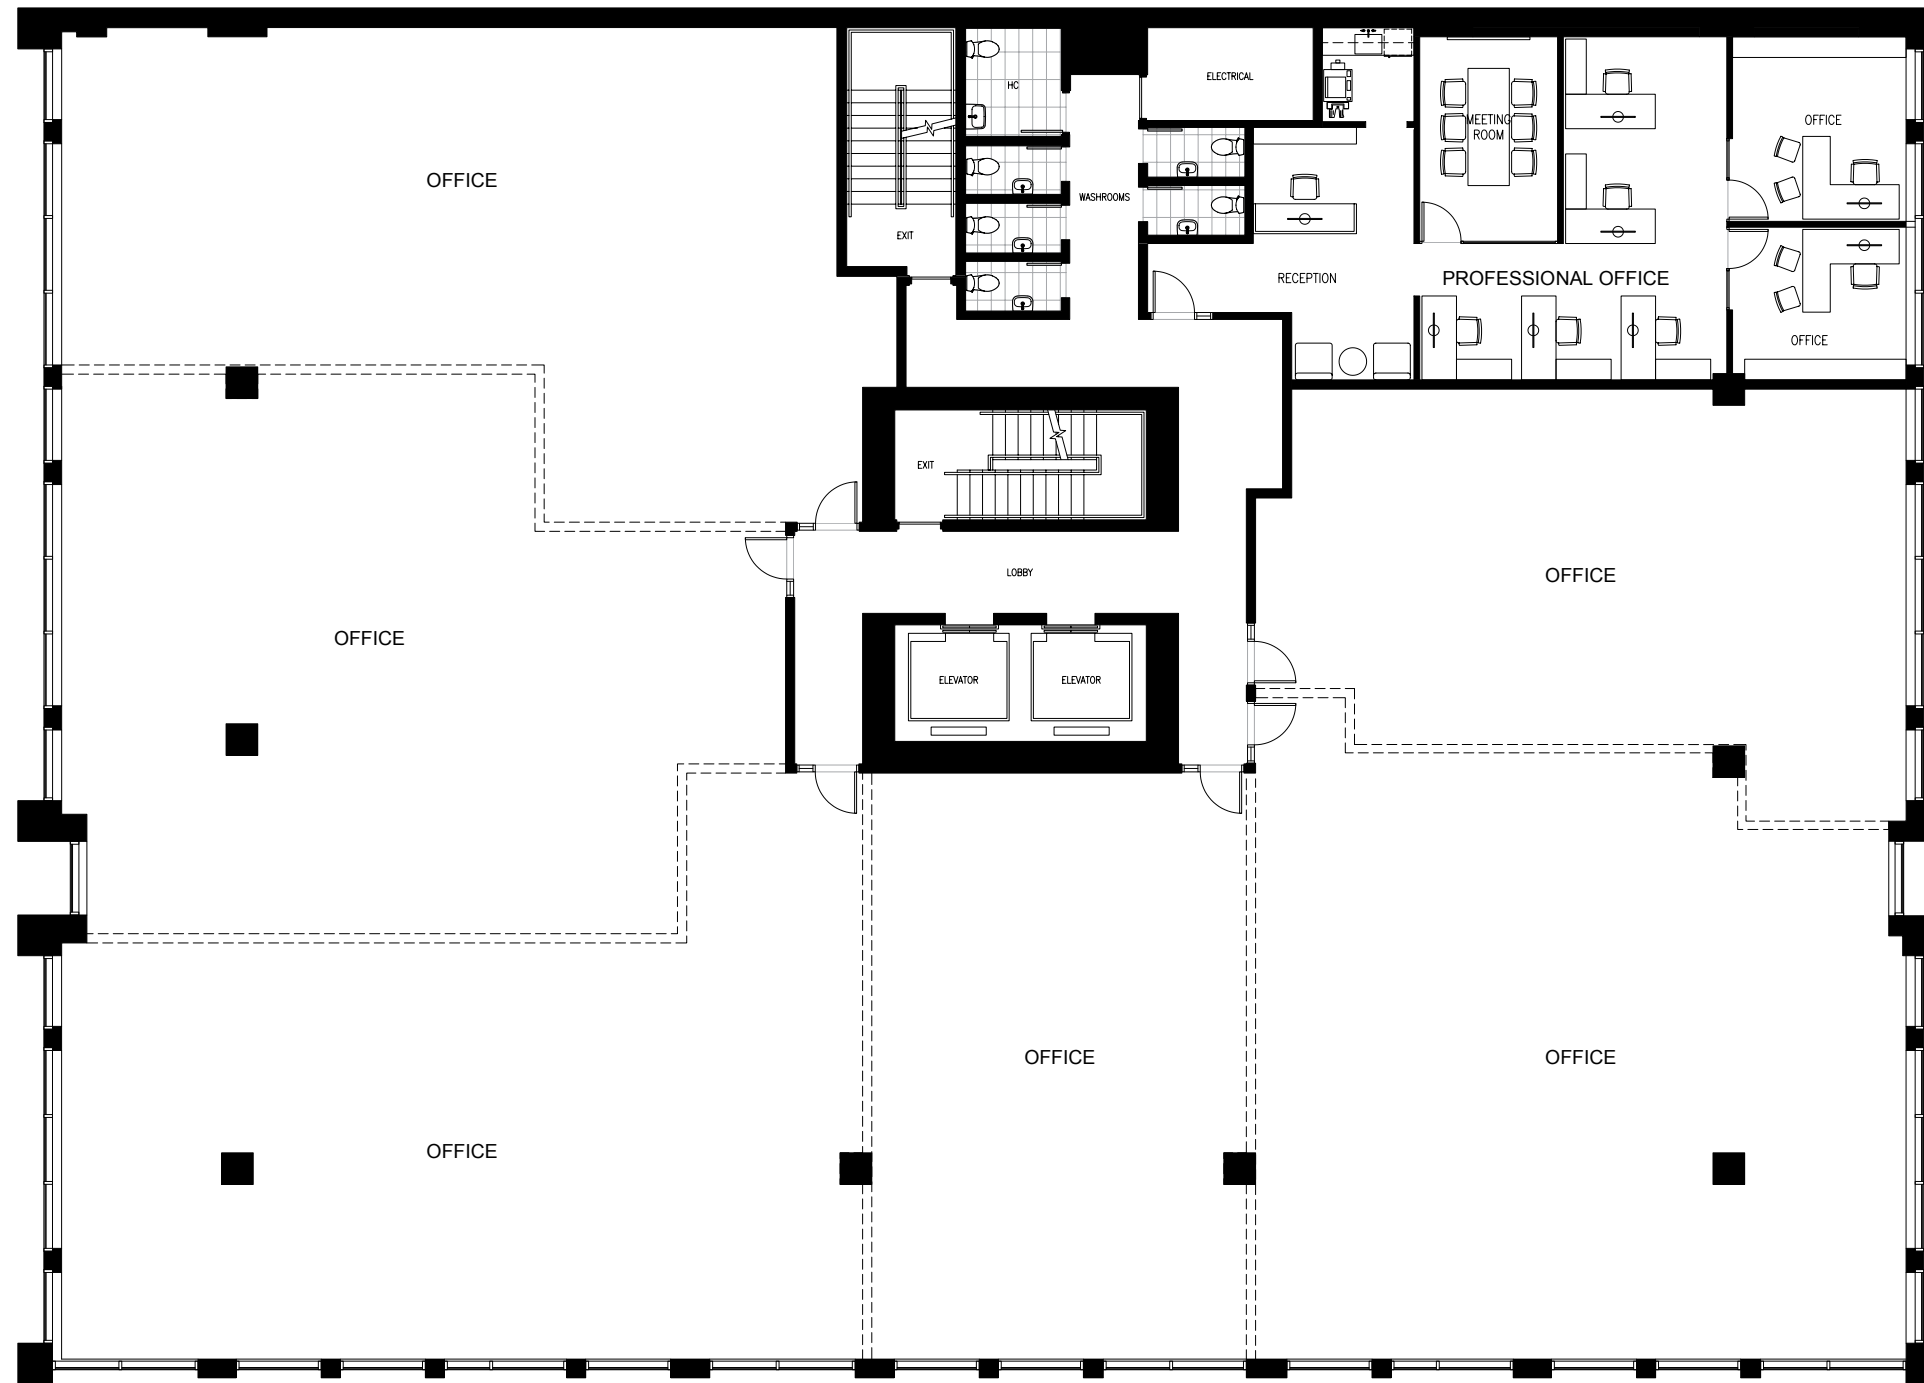

Restaurant

Ground Floor / 2,321 sf

Test Fit

This is not an offering for sale. The developer reserves the right to make changes and modifications to the information contained herein without prior notice. Artist's renderings and maps are representations only and may not be accurate. Dimensions, sizes, areas, specifications layout and materials are approximate only and subject to change without notice. E.&O.E.

Media Production Level 2 / 5,668 sf

Studio Level 2 / 1,295 sf

Test Fit

Professional Office

Level 4 / 1,288 sf

Test Fit

Medical Office

Level 4 / 5,833 sf

Test Fit

Professional Office

Level 6 / 12,628 sf

Test Fit